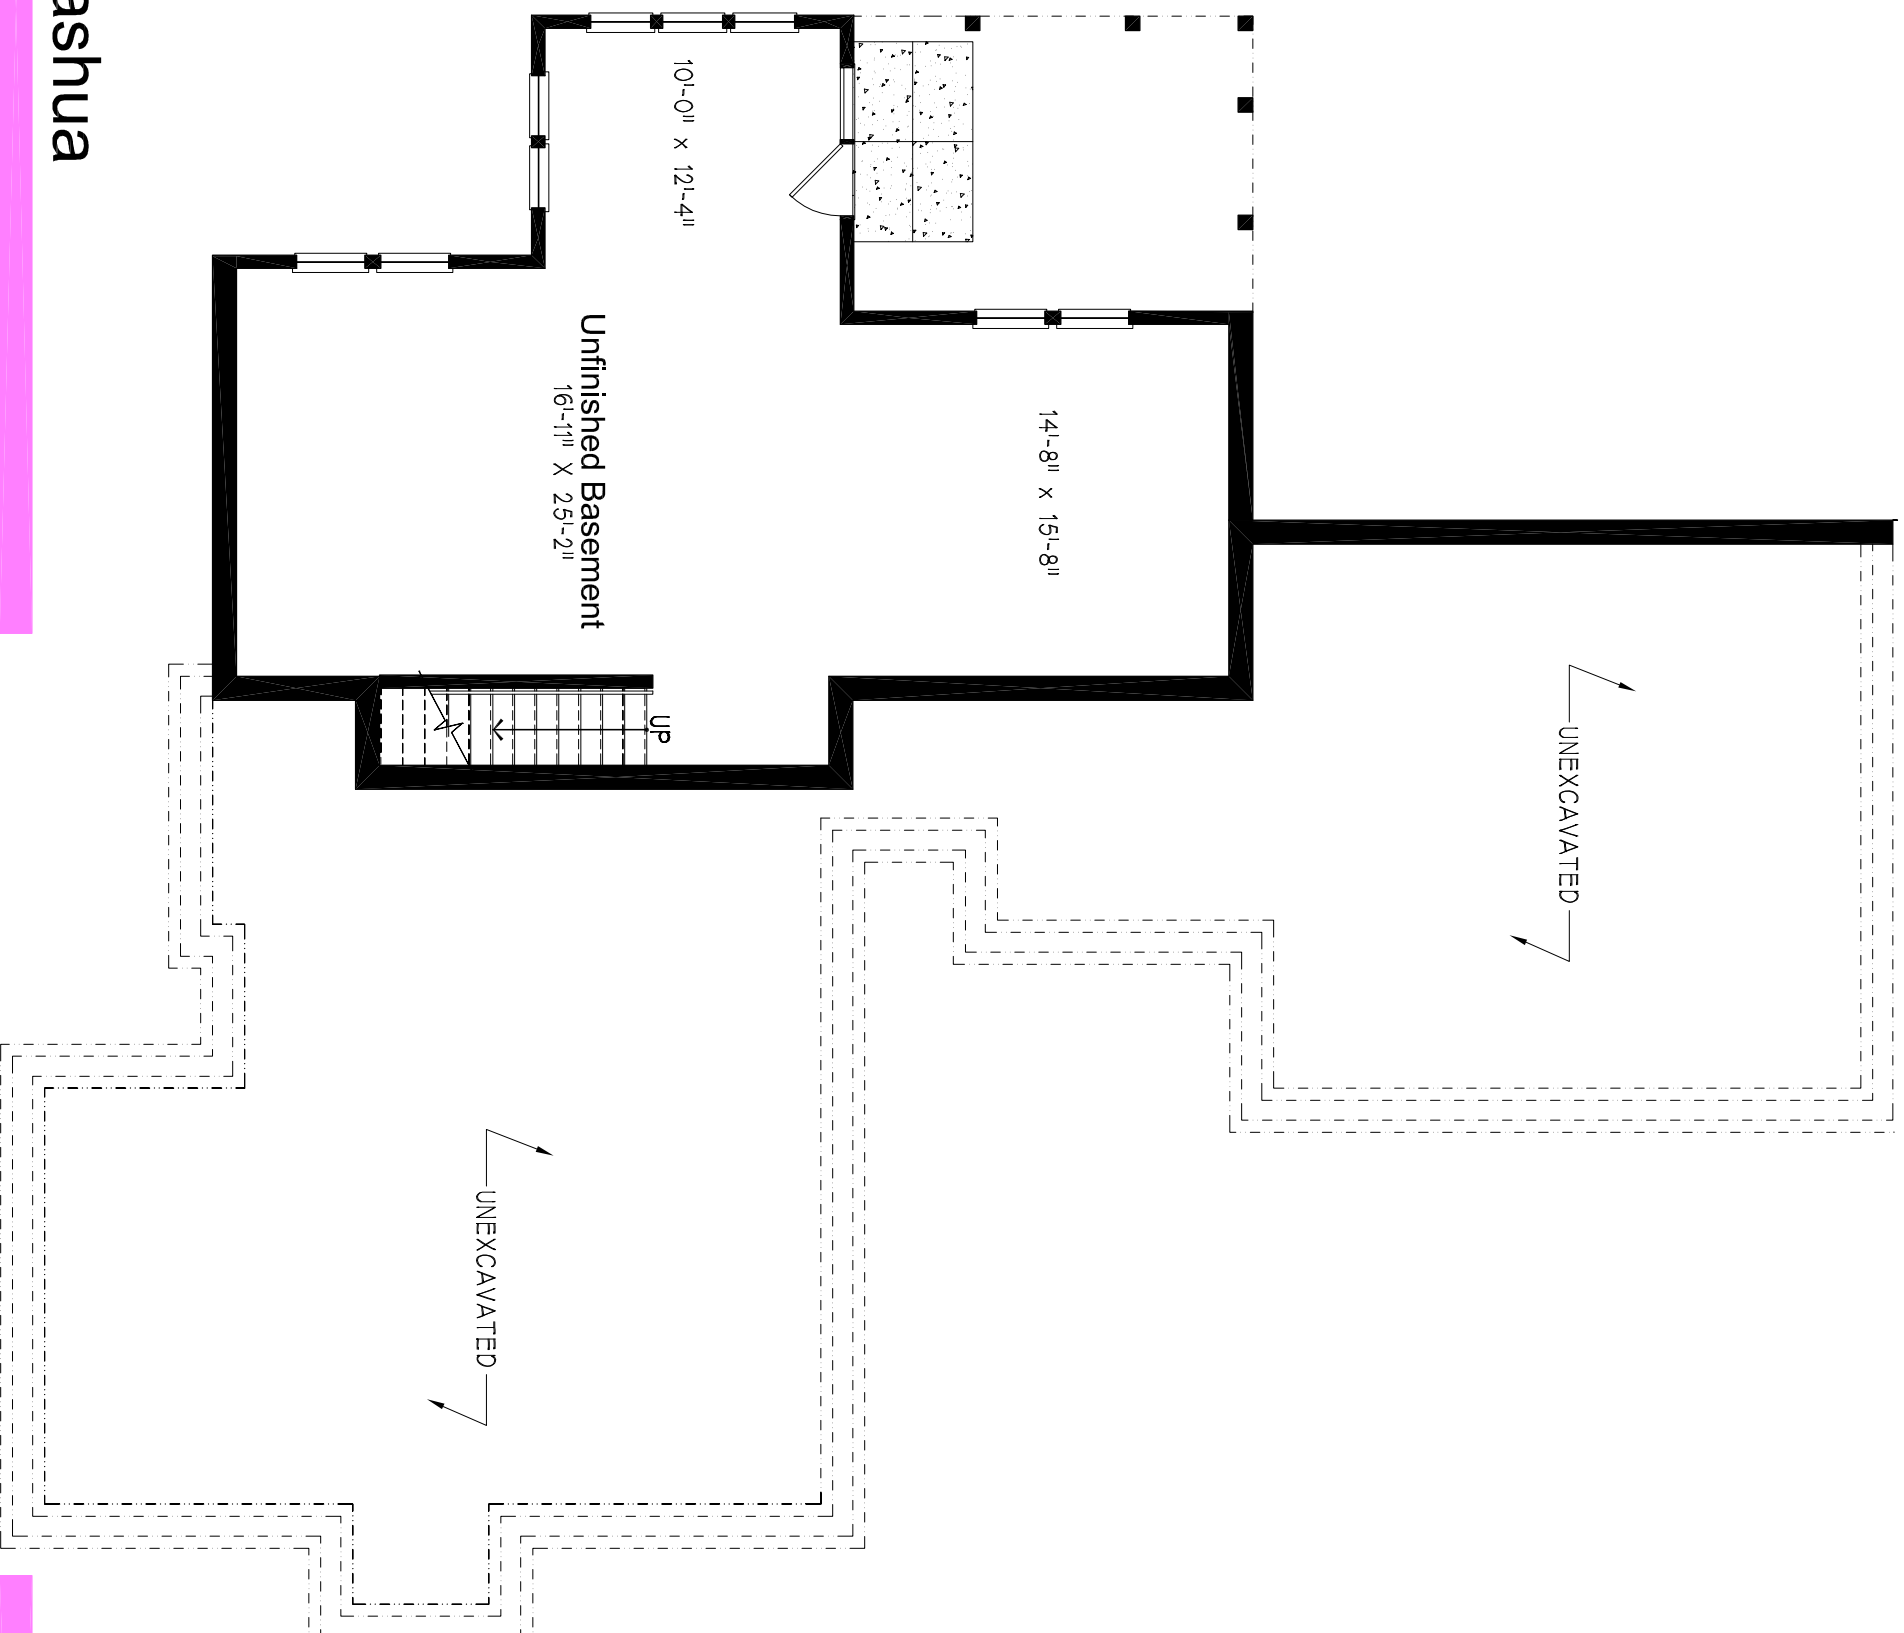

The Huntington at Nashua

0 4'-0" 8'-0" 16'-0"

Dimensions May Vary Slightly

BUILDING KEY
Cottage #13

Richmont with Walk Out

Living Area - 2,196 SQ. FT.

Garage/Mech Area - 670 SQ. FT.

Total - 2,866 SQ. FT.

The Huntington at Nashua

0 4'-0" 8'-0" 16'-0"

Dimensions May Vary Slightly

BUILDING KEY
Cottage #13

Richmont with Walk Out

972 SQ. FT.