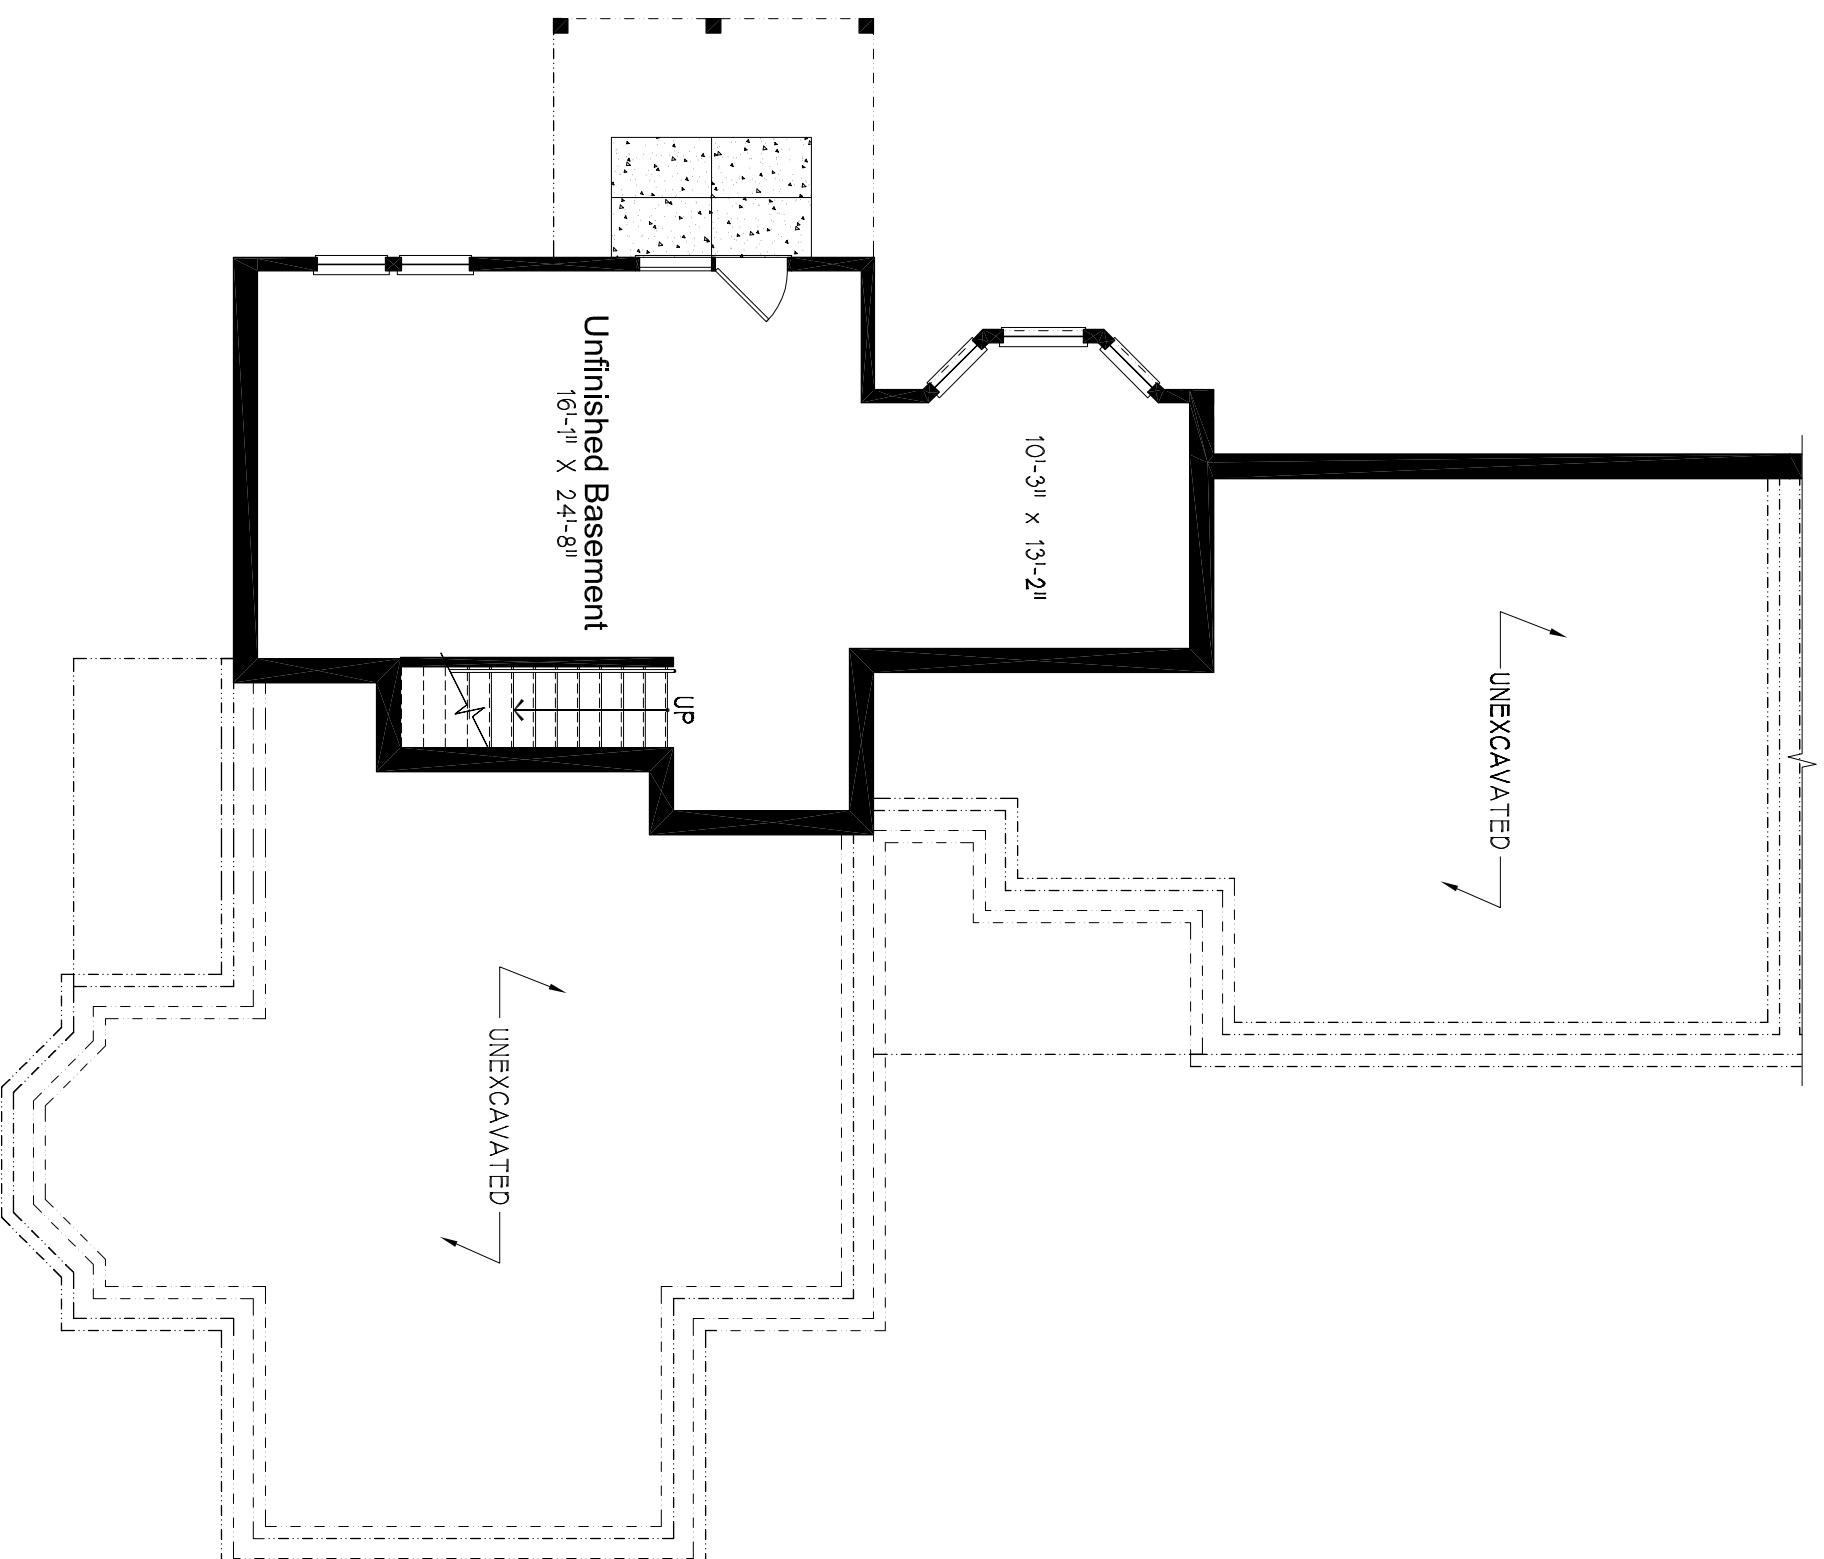

BUILDING KEY
Cottage #1, 17, 21 & 23

Banbury with Walk Out

The Huntington at Nashua

Dimensions May Vary Slightly

Living Area - 1,792 SQ. FT.
Garage/Mech Area - 602 SQ. FT.
Total - 2,394 SQ. FT.

Banbury with Walk Out

572 SQ. FT.

The Huntington at Nashua

0 4'-0" 8'-0" 16'-0"

Dimensions May Vary Slightly