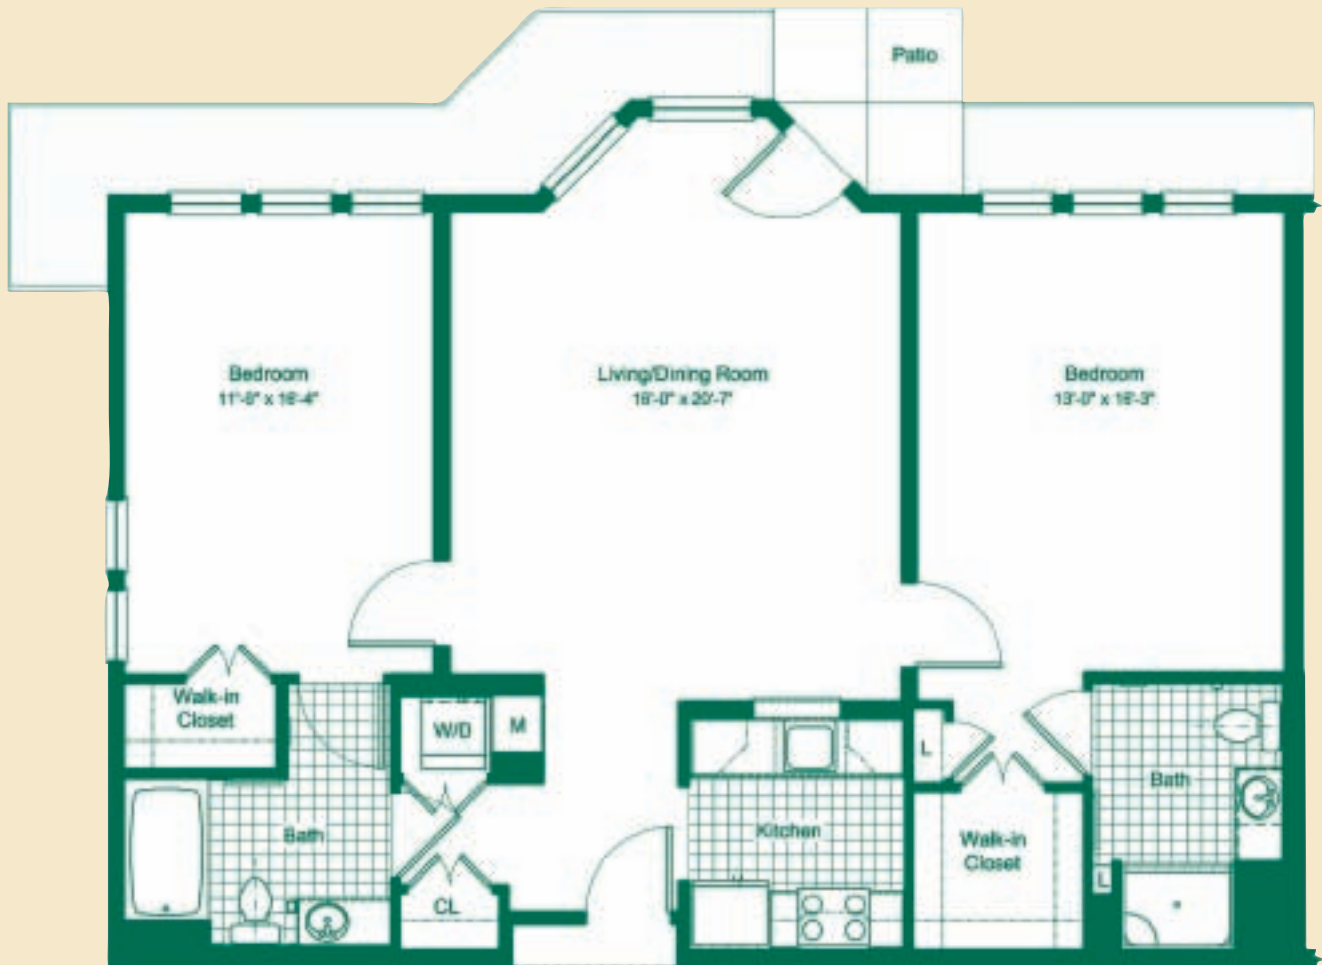

OXFORD

2 BEDROOM

2 BATH

1,116 SQ. FT.

PEMBRIDGE

2 BEDROOM

2 BATH

1,172 SQ. FT.

SCARBOROUGH

2 BEDROOM

2 BATH

SUNROOM

1,247 SQ. FT.

WINDSOR

2 BEDROOM

2 BATH

DEN

1,431 SQ. FT.