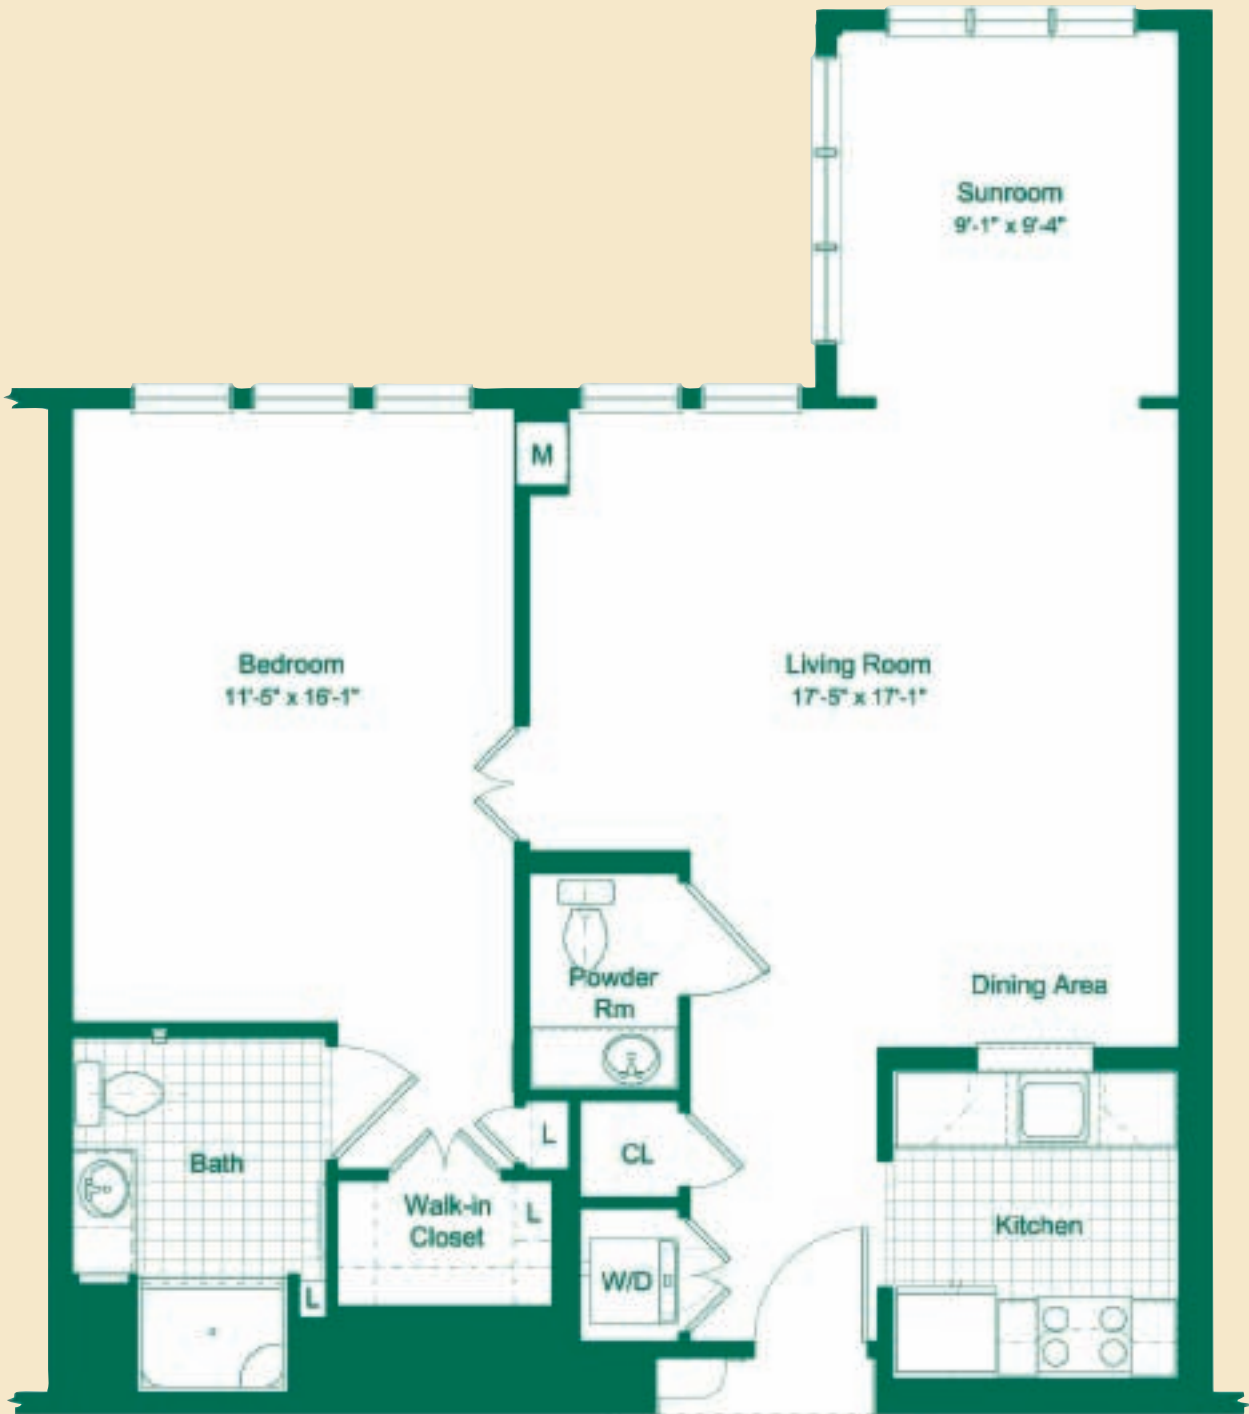

GLEASTON

1 BEDROOM

1-1/2 BATH

829 SQ. FT.

KINGSLAND

1 BEDROOM

1-1/2 BATH

SUNROOM

901 SQ. FT.

LEVINGTON

1 BEDROOM

1-1/2 BATH

DEN

964 SQ. FT.