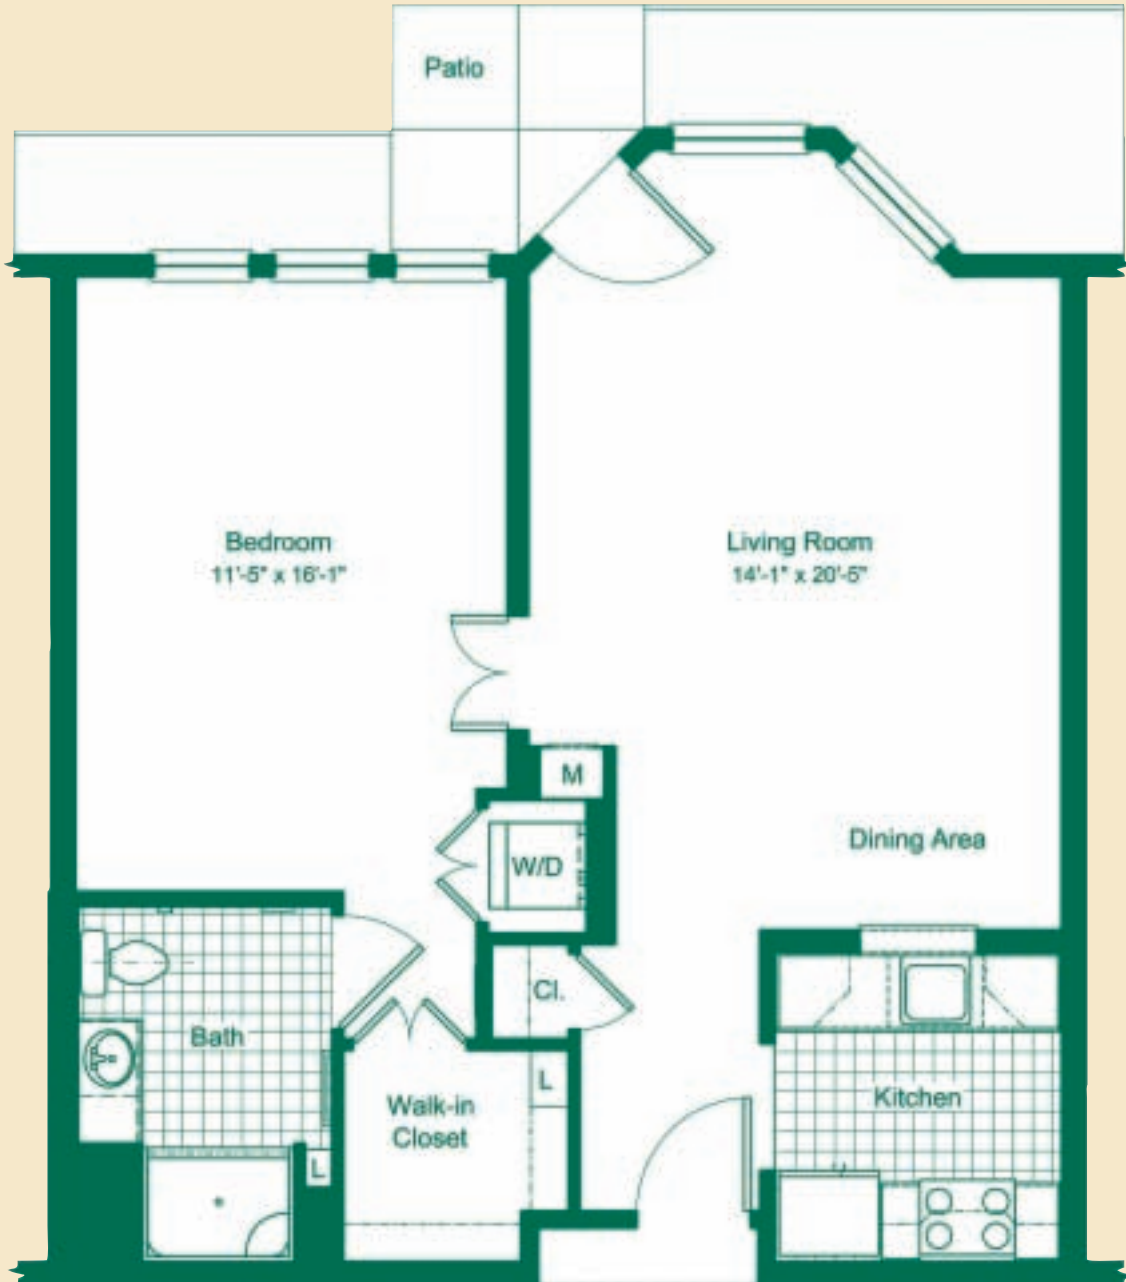

# AMBERLEY

1 BEDROOM

1 BATH

625 SQ. FT.

# DUFFIELD

1 BEDROOM

1 BATH

733 SQ. FT.

## ELLESMERE

1 BEDROOM

1 BATH

784 SQ. FT.