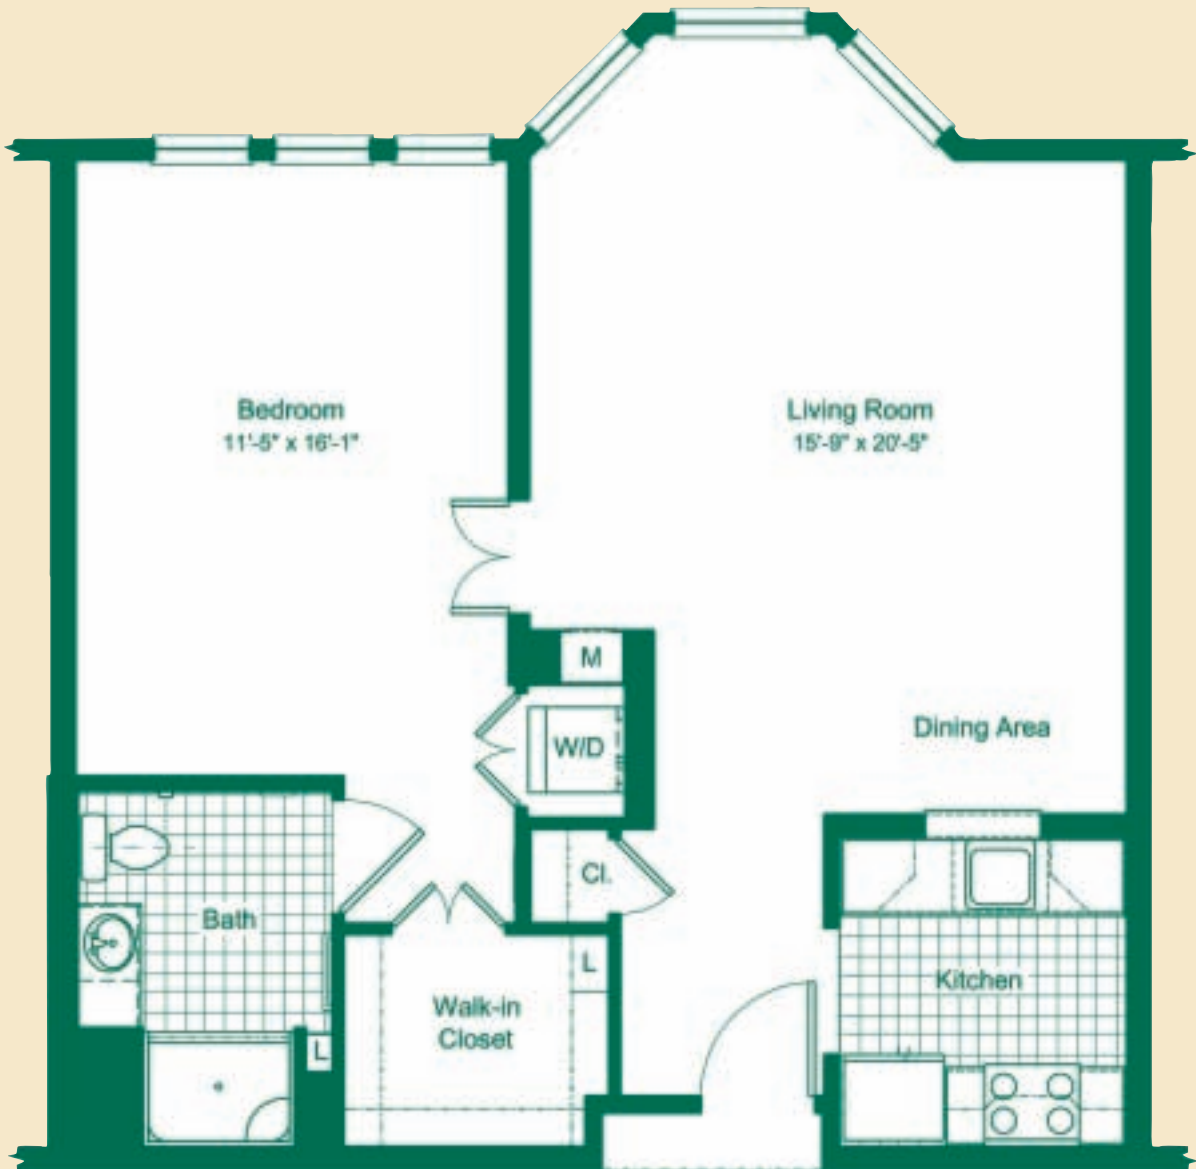

# AMBERLEY

1 BEDROOM

1 BATH

625 SQ. FT.

# DUFFIELD

1 BEDROOM

1 BATH

733 SQ. FT.

## ELLESMERE

1 BEDROOM

1 BATH

784 SQ. FT.